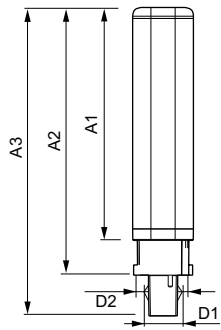

CorePro LED PLC 2P

Energy consumption kWh/1,000 hours	11 kWh
Product Data	
Full product code	871869667001900
Order product name	LED PLC 8.5W 840 2P G24d-3
EAN/UPC – product	8718696670019
Order code	929001201308

Local order code	LPLC8.5W8402P
SAP numerator – quantity per pack	1
Numerator – packs per outer box	10
Material no. (12 NC)	929001201308
Net Weight (Piece)	0.090 kg

Dimensional drawing

LEDtube PLC 8.5W G24d-3/840 2P