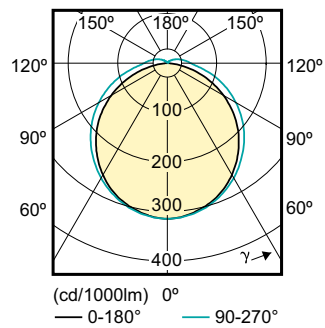

LEDtube PLC 100mm 9W G24D-3 840 1000lm