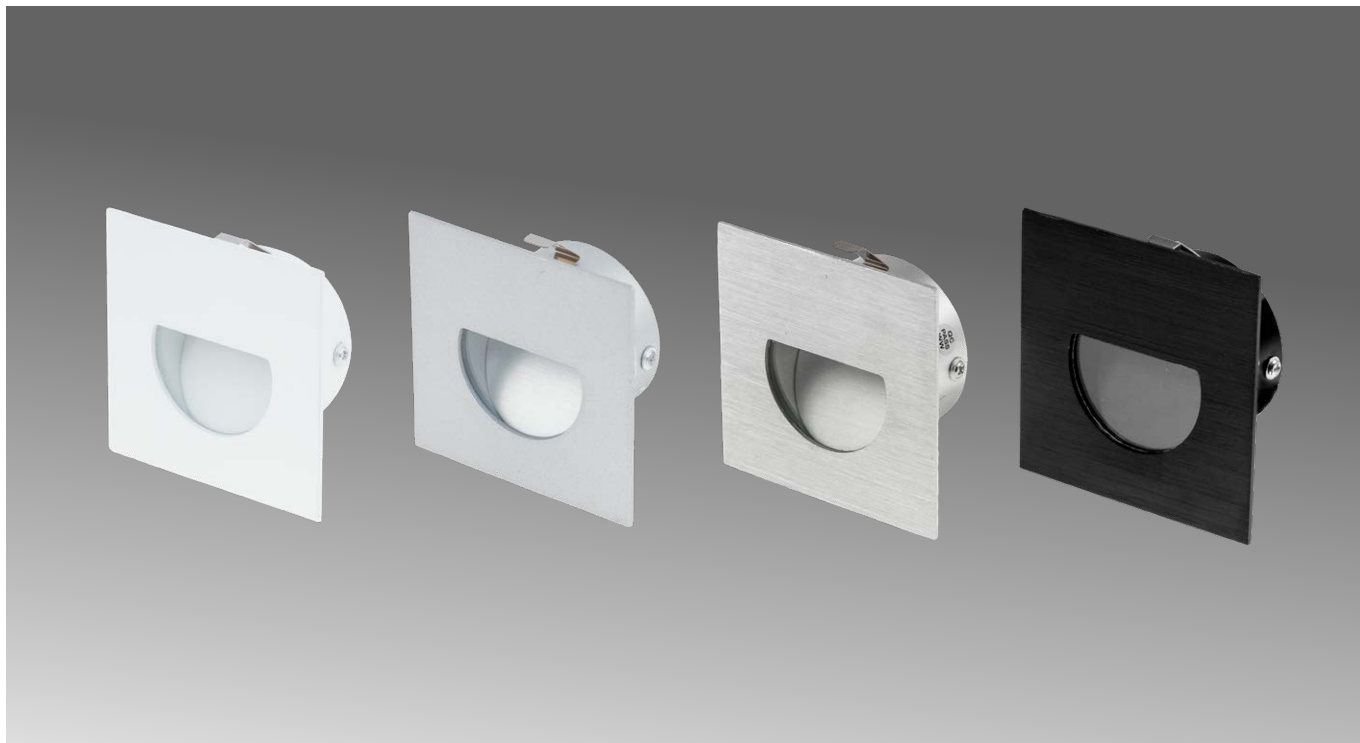

# Recessed Stair/Wall Light Square Eyelid

R915

## SPECIFICATIONS

<b>DIMENSIONS</b>	L80 x W80 x D35mm
<b>CUT OUT</b>	Ø 60mm
<b>COLOUR TEMP</b>	3000K Warm White
<b>CRI</b>	80
<b>LIFESPAN</b>	50,000 Hours
<b>MATERIAL</b>	Aluminium
<b>CLASSIFICATION</b>	IC Rated
<b>DRIVER</b>	350mA (Not Included)
<b>APPLICATION</b>	Interior wall, stair and effect lighting. Suitable for zero clearance installs. Shallow profile.
<b>WARRANTY</b>	5 Year Warranty

## AVAILABLE IN

DESCRIPTION	CODE
Silver 3000K	R915 SL
White 3000K	R915 WL
Brushed Aluminium 3000K	R915 BAL
Black Brushed Aluminium 3000K	R915 BL